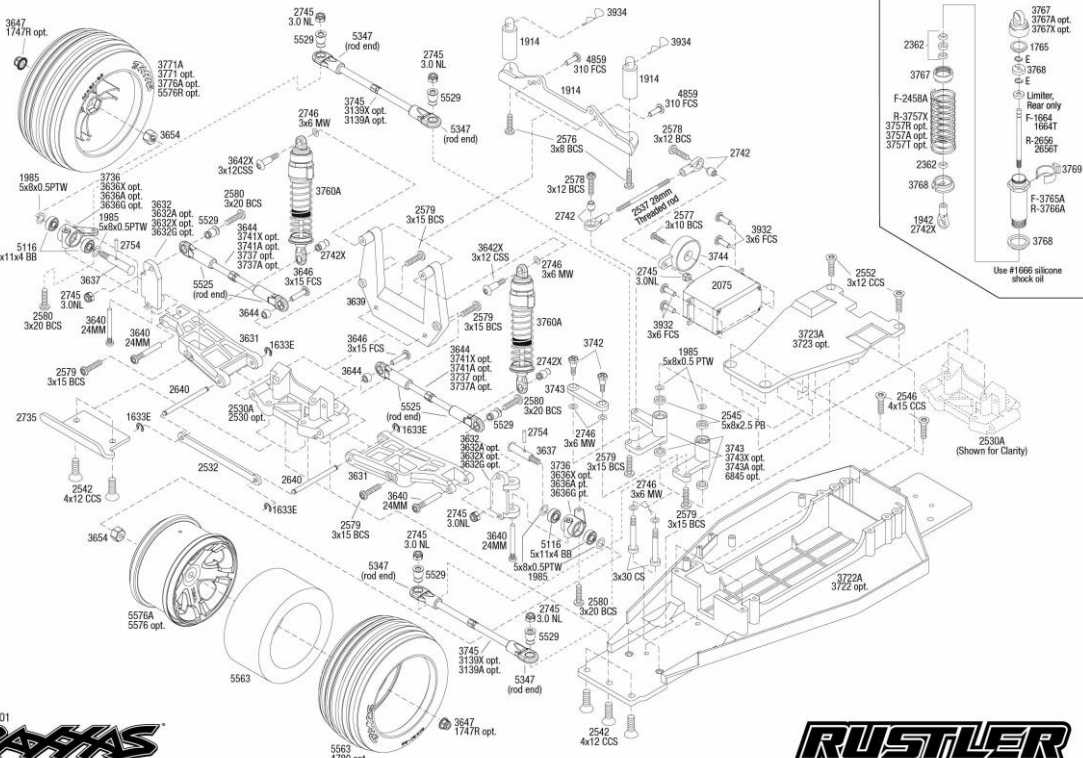

RUSTLER Chassis Assembly **VXL**

REV 151221-R01

RUSTLER Front Assembly **VXL**