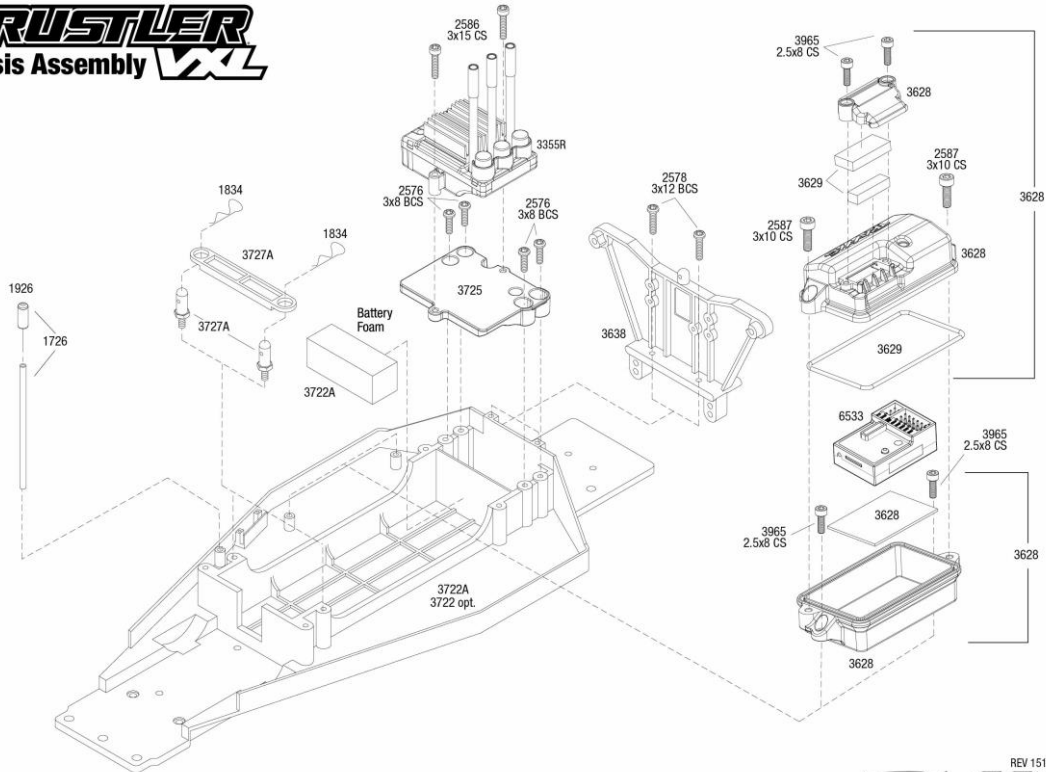

RUSTLER Chassis Assembly **VXL**

REV 151221-R01

RUSTLER Front Assembly **VXL**