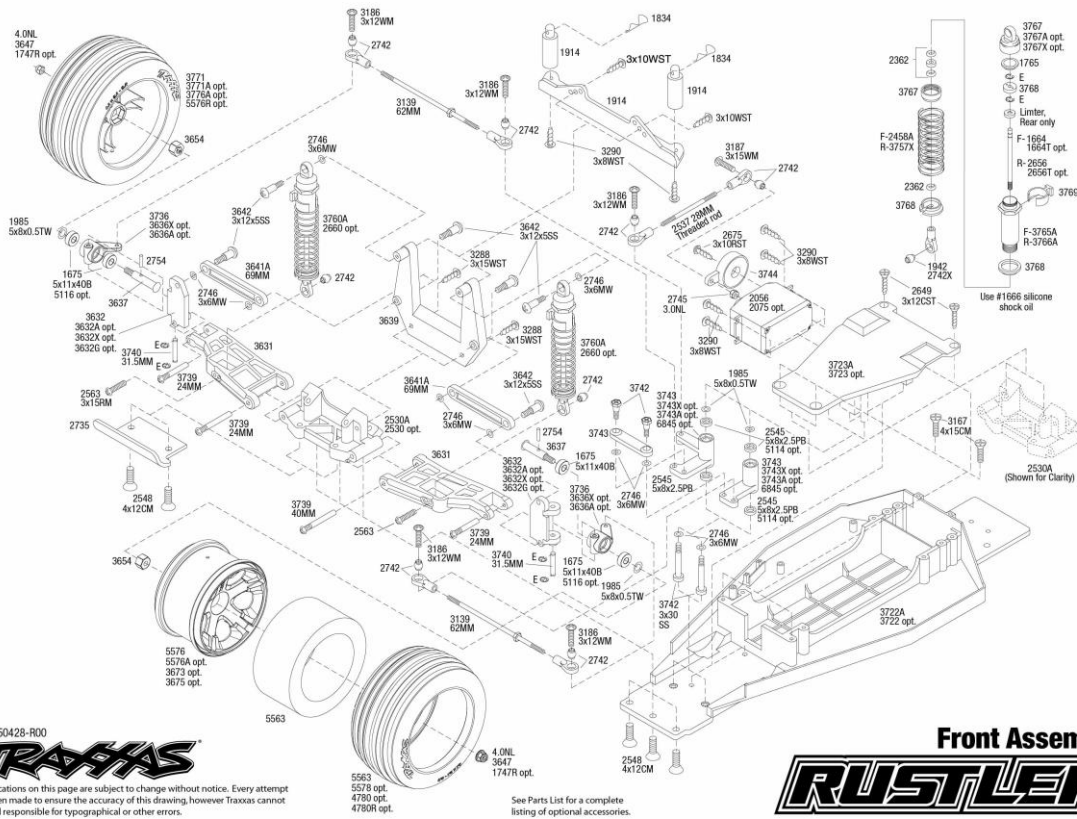

REV 150428-R00

TRAXXAS

Front Assembly
RUSTLER