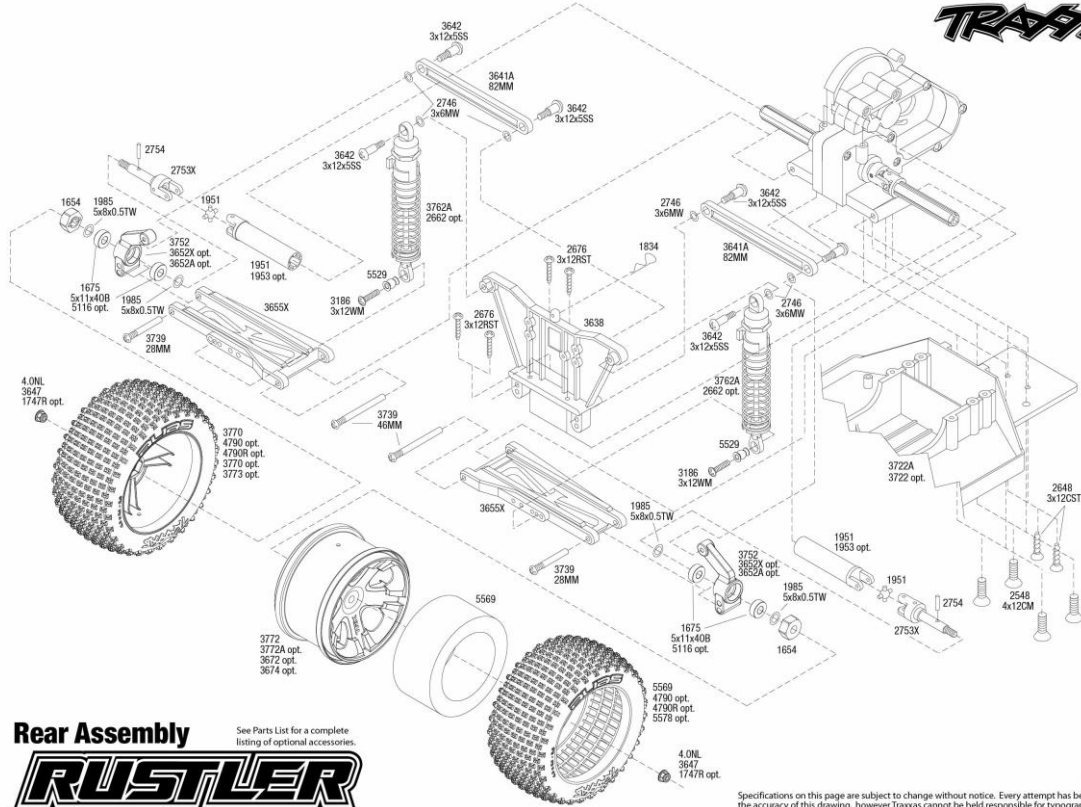

Rear Assembly

REV 150428-R00

RUSTLER
Transmission Assembly

REV 150428-R00