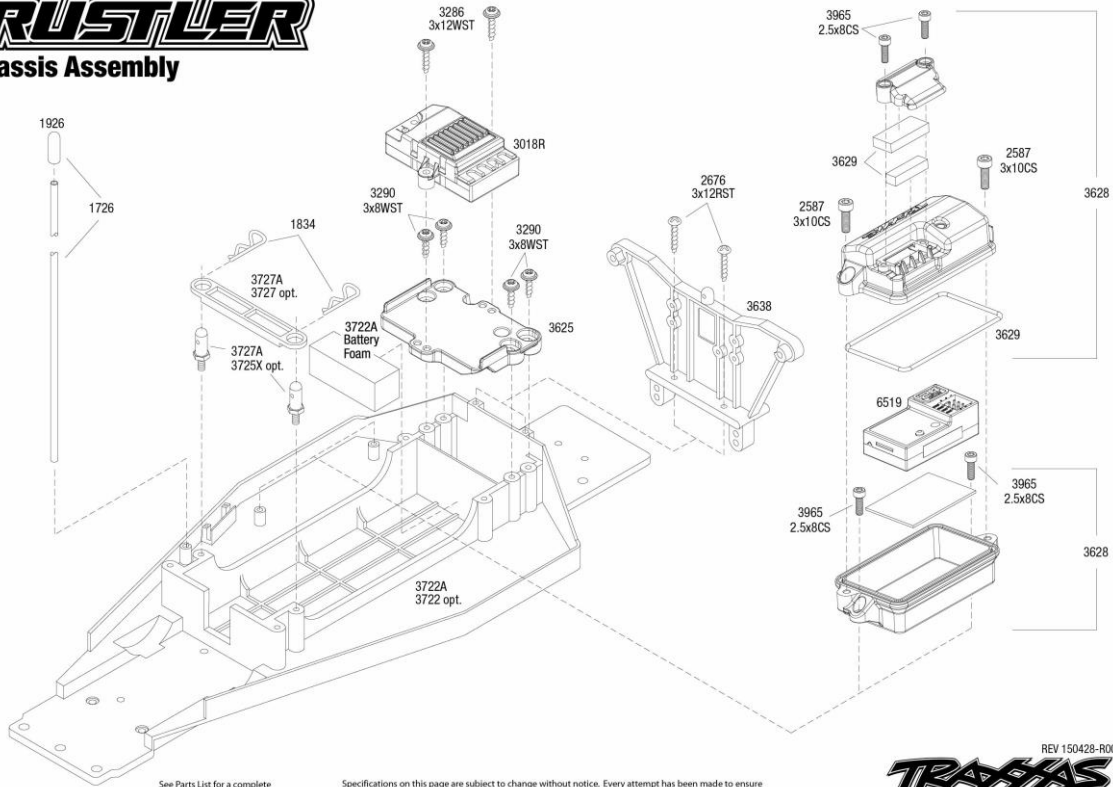

RUSTLER

Chassis Assembly

REV 150428-R00
TRAXXAS