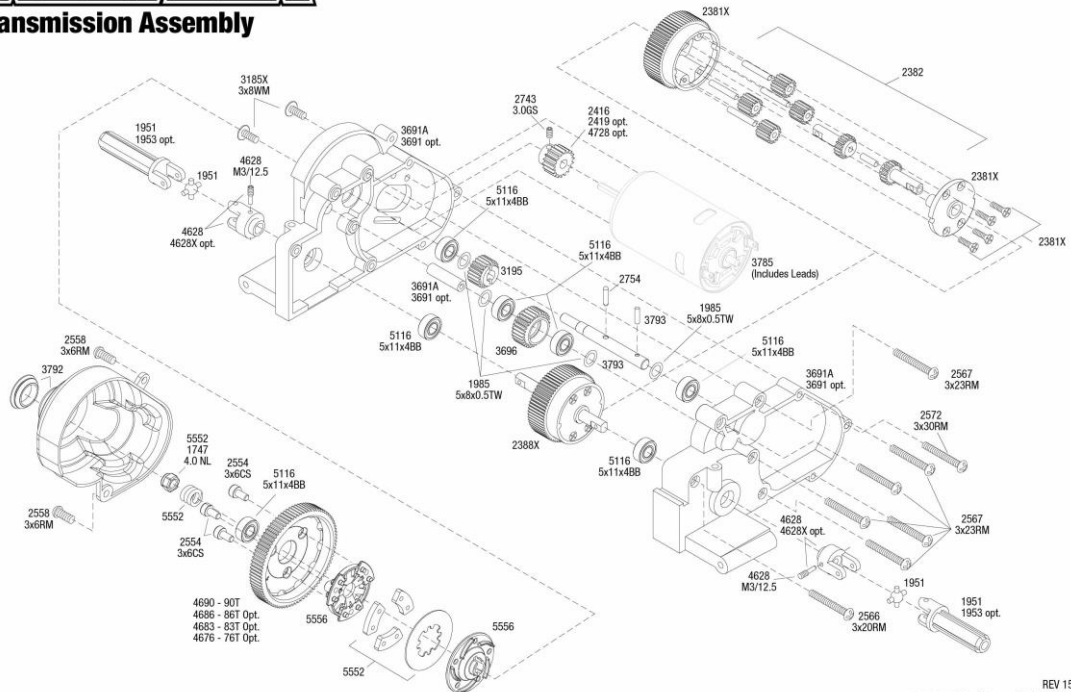

RUSTLER
Transmission Assembly