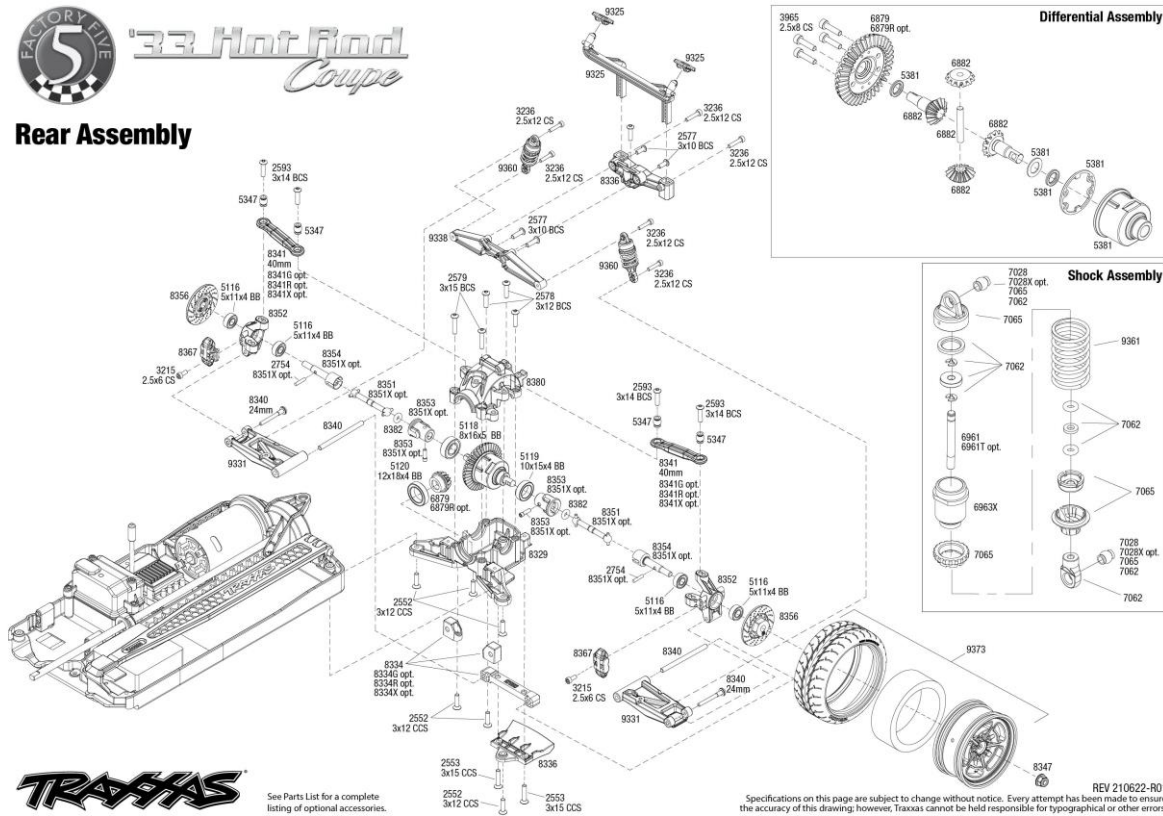

'33 Hot Rod Coupe

Rear Assembly

REV 210622-R01