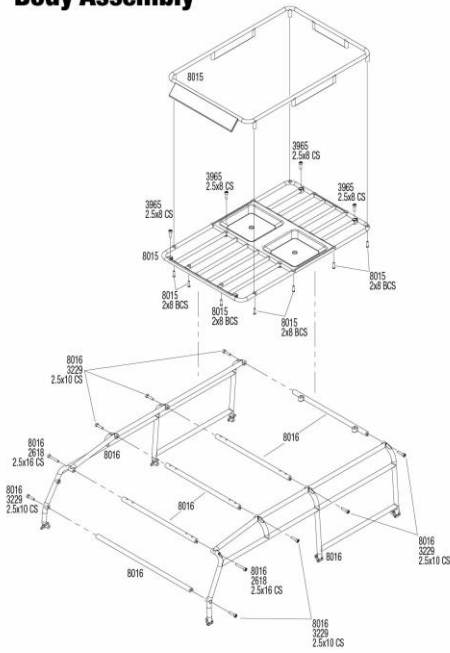

TRX4

Body Assembly