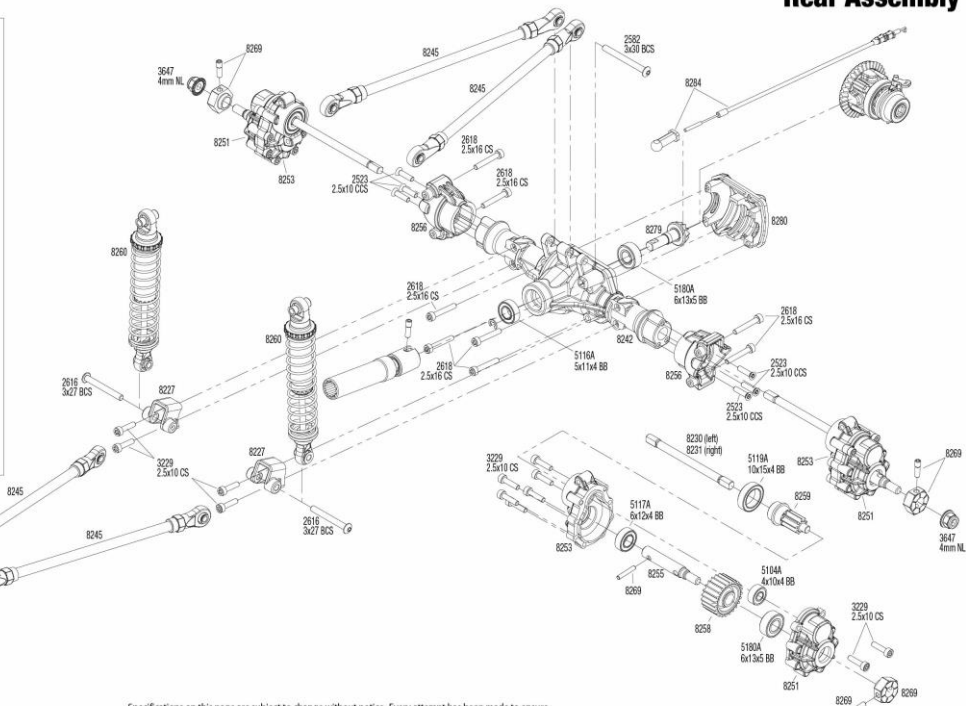

Shock Assembly