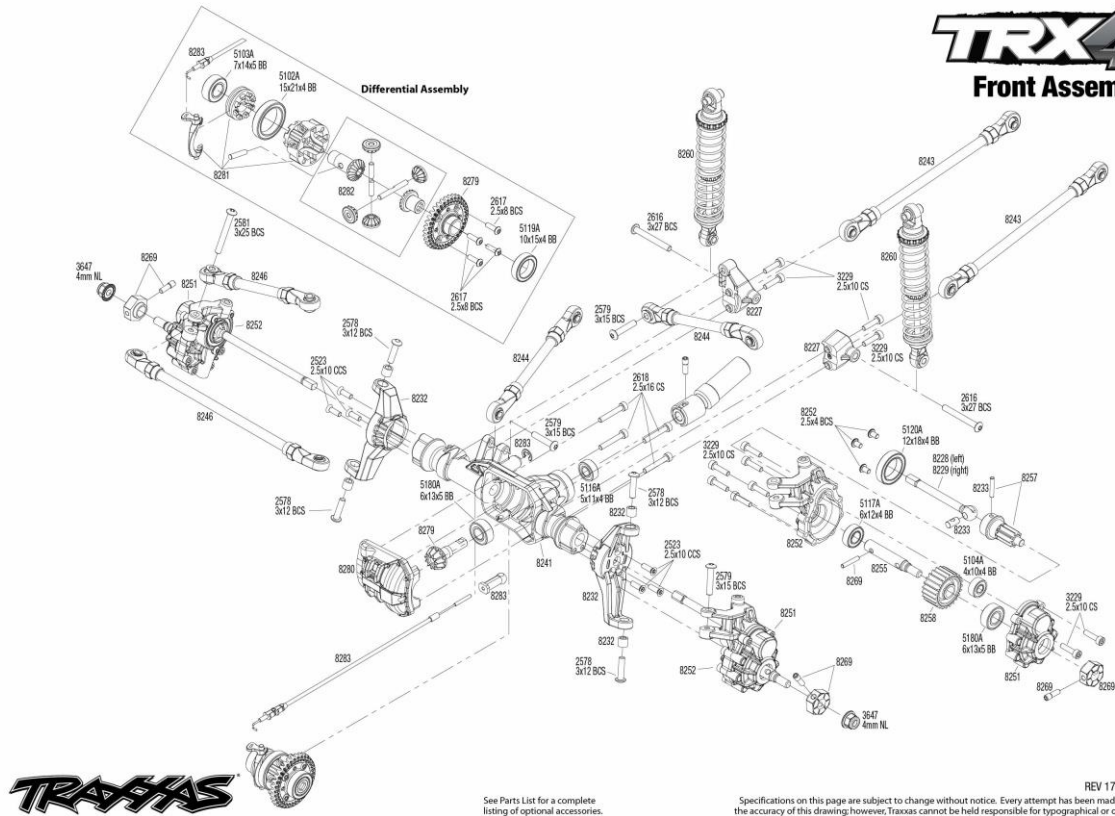

TRX4

Body Assembly

See Parts List for a complete listing of optional accessories.

REV 170526-R01
Specifications on this page are subject to change without notice. Every attempt has been made to ensure the accuracy of this drawing; however, Traxxas cannot be held responsible for typographical or other errors.

TRX4

Chassis Assembly

See Parts List for a complete listing of optional accessories.

Specifications on this page are subject to change without notice. Every attempt has been made to ensure the accuracy of this drawing; however, Traxxas cannot be held responsible for typographical or other errors.

REV 170526-R01

TRX4

Front Assembly

TRX4

Link Dimensions

Modular Assembly

Shock Assembly

REV 170526-R01
See Parts List for a complete listing of optional accessories.

Transmission Assembly

Transmission and Transfer Case Gears

Note the orientation of the gears

REV 170526-R01

See Parts List for a complete listing of optional accessories.

Specifications on this page are subject to change without notice. Every attempt has been made to ensure the accuracy of this drawing; however, Traxxas cannot be held responsible for typographical or other errors.