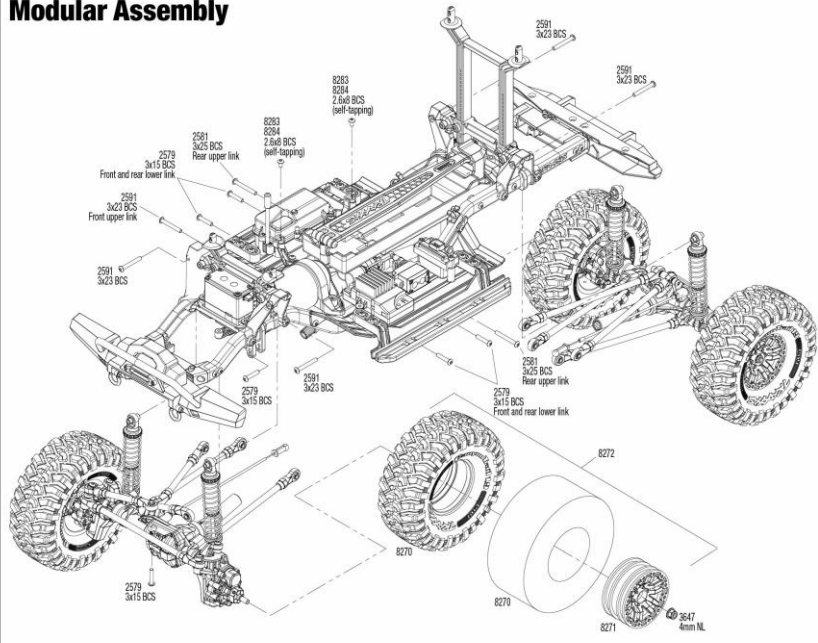

REV 170526-R01

TRX4

Front Assembly

TRX4

Link Dimensions

Modular Assembly

Shock Assembly

REV 170526-R01
See Parts List for a complete listing of optional accessories.

Transmission Assembly

Transmission and Transfer Case Gears

Note the orientation of the gears

REV 170526-R01

See Parts List for a complete listing of optional accessories.

Specifications on this page are subject to change without notice. Every attempt has been made to ensure the accuracy of this drawing; however, Traxxas cannot be held responsible for typographical or other errors.