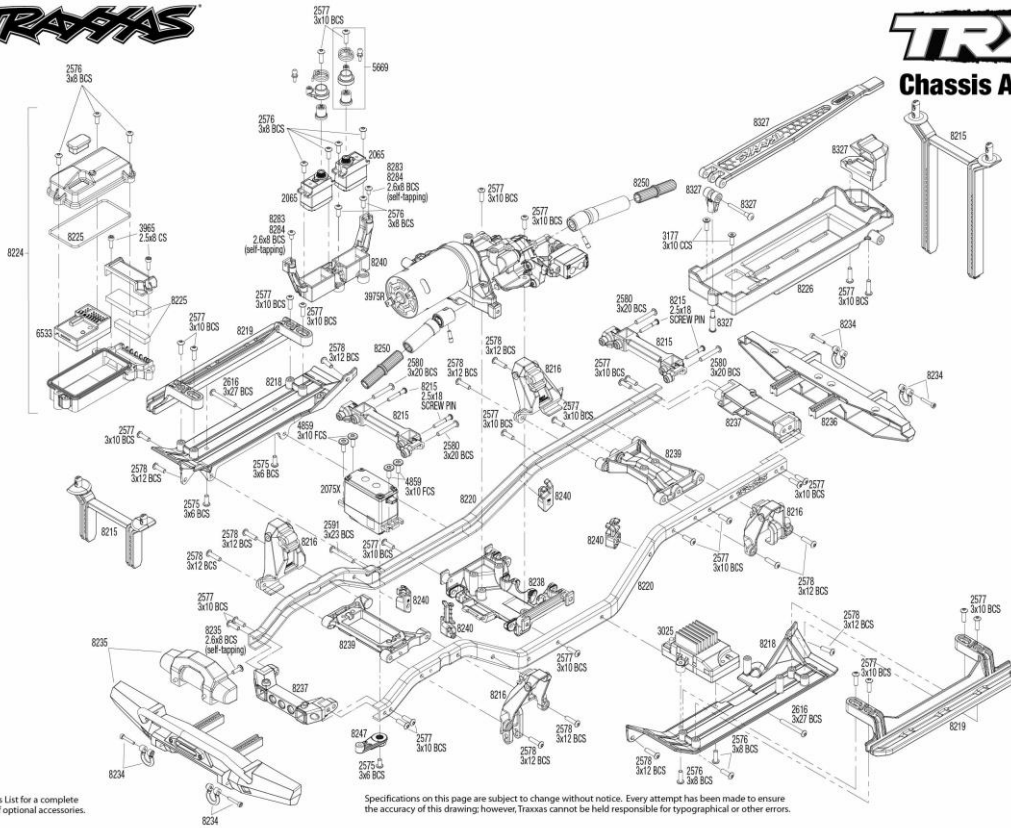

TRX4

Chassis Assembly