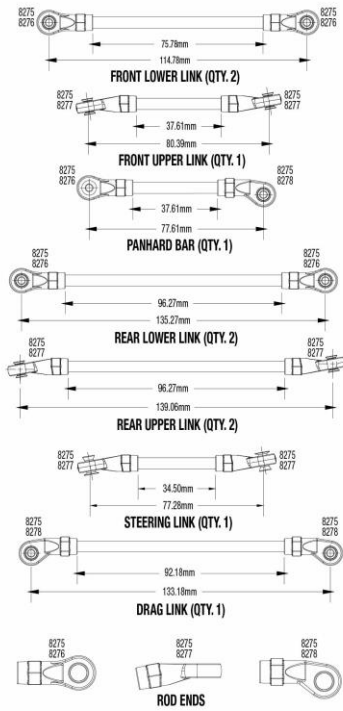

TRX4

Body Assembly

See Parts List for a complete listing of optional accessories.

REV 170526-R01
Specifications on this page are subject to change without notice. Every attempt has been made to ensure the accuracy of this drawing; however, Traxxas cannot be held responsible for typographical or other errors.

REV 170526-R01

TRX4

Front Assembly

TRX4

Link Dimensions

Modular Assembly

Shock Assembly

REV 170526-R01
See Parts List for a complete listing of optional accessories.

Transmission Assembly

Transmission and Transfer Case Gears

Note the orientation of the gears

REV 170526-R01

See Parts List for a complete listing of optional accessories.

Specifications on this page are subject to change without notice. Every attempt has been made to ensure the accuracy of this drawing; however, Traxxas cannot be held responsible for typographical or other errors.