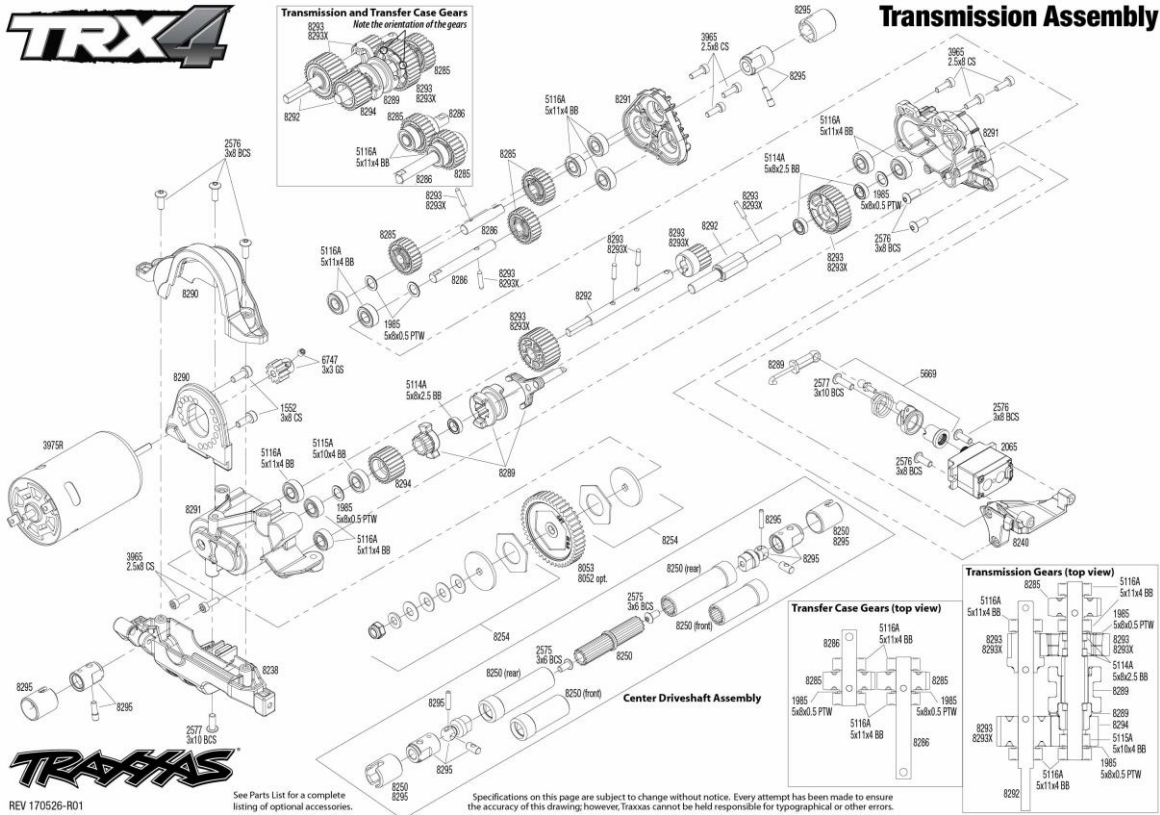

Transmission Assembly

Transmission and Transfer Case Gears

Note the orientation of the gears

REV 170526-R01