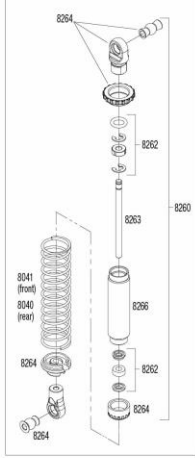

Shock Assembly