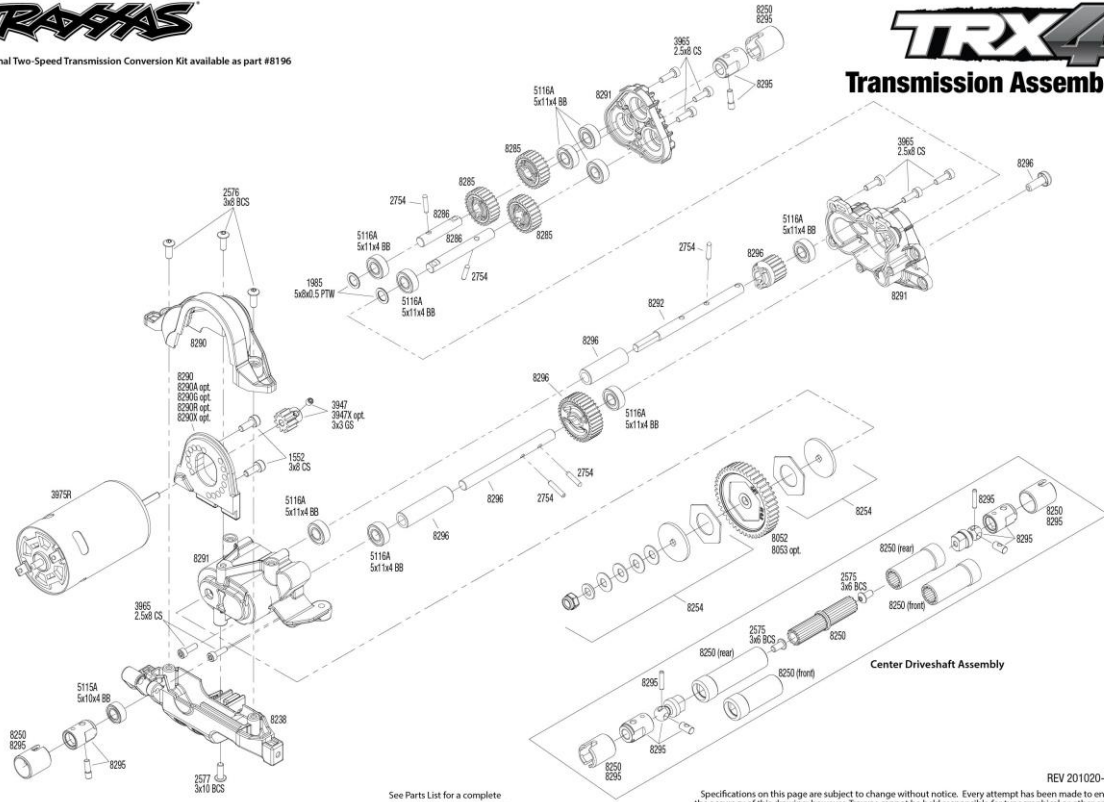

TRX4 Transmission Assembly