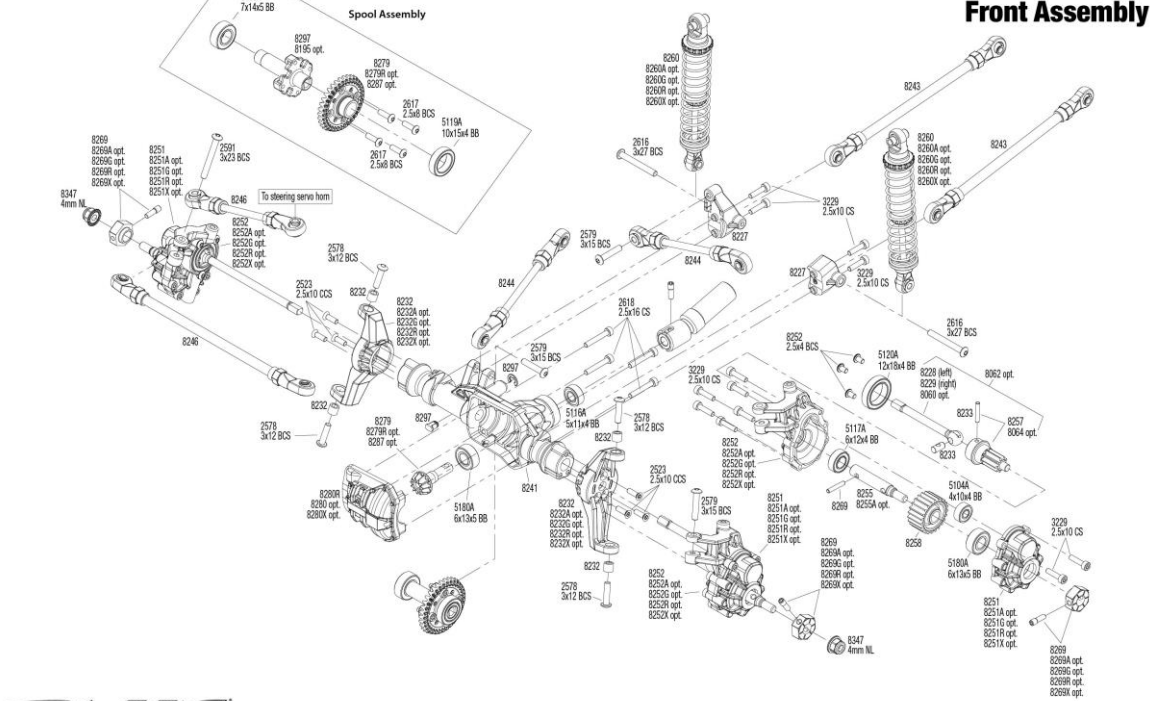

TRAXXAS

TRX4
Chassis Assembly

TRX4
Front Assembly

Optional Two-Speed Transmission Conversion Kit available as part #8196

TRX4 Transmission Assembly

See Parts List for a complete listing of optional accessories.

REV 201020-R13
Specifications on this page are subject to change without notice. Every attempt has been made to ensure the accuracy of this drawing; however, Traxxas cannot be held responsible for typographical or other errors.