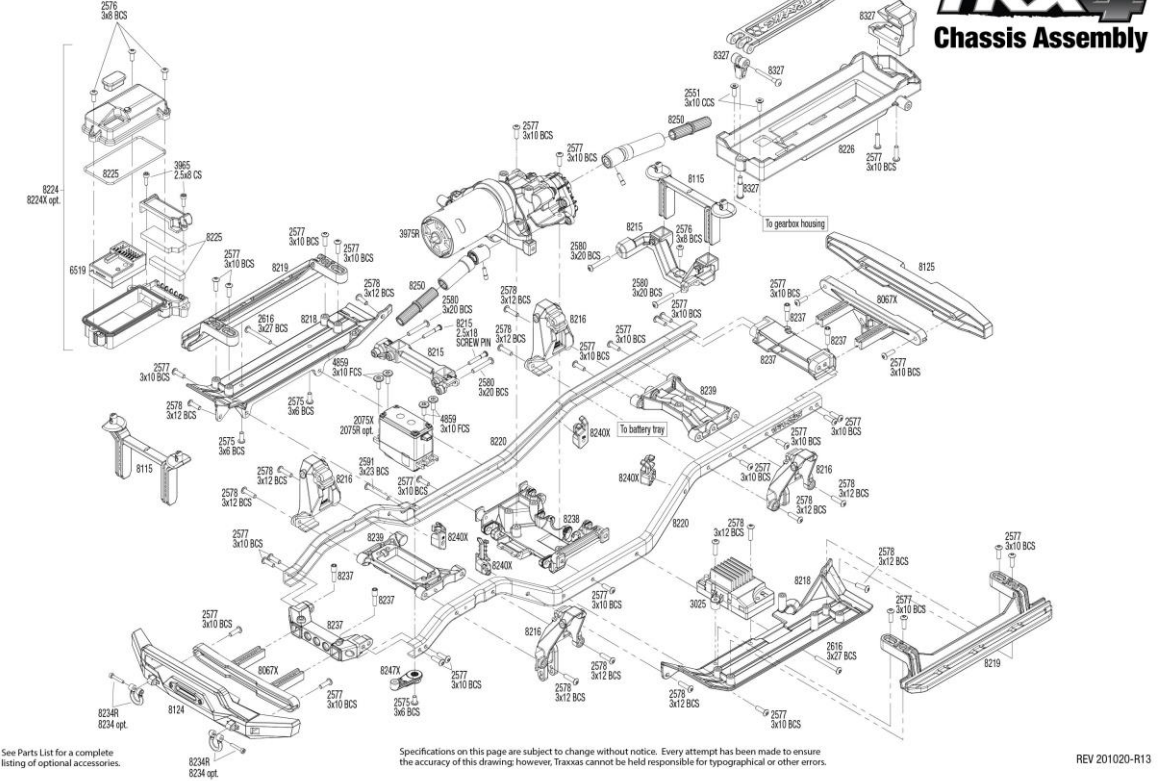

TRAXXAS

TRX4
Chassis Assembly

TRX4
Front Assembly

Optional Two-Speed Transmission Conversion Kit available as part #8196

TRX4 Transmission Assembly

See Parts List for a complete listing of optional accessories.

REV 201020-R13
Specifications on this page are subject to change without notice. Every attempt has been made to ensure the accuracy of this drawing; however, Traxxas cannot be held responsible for typographical or other errors.