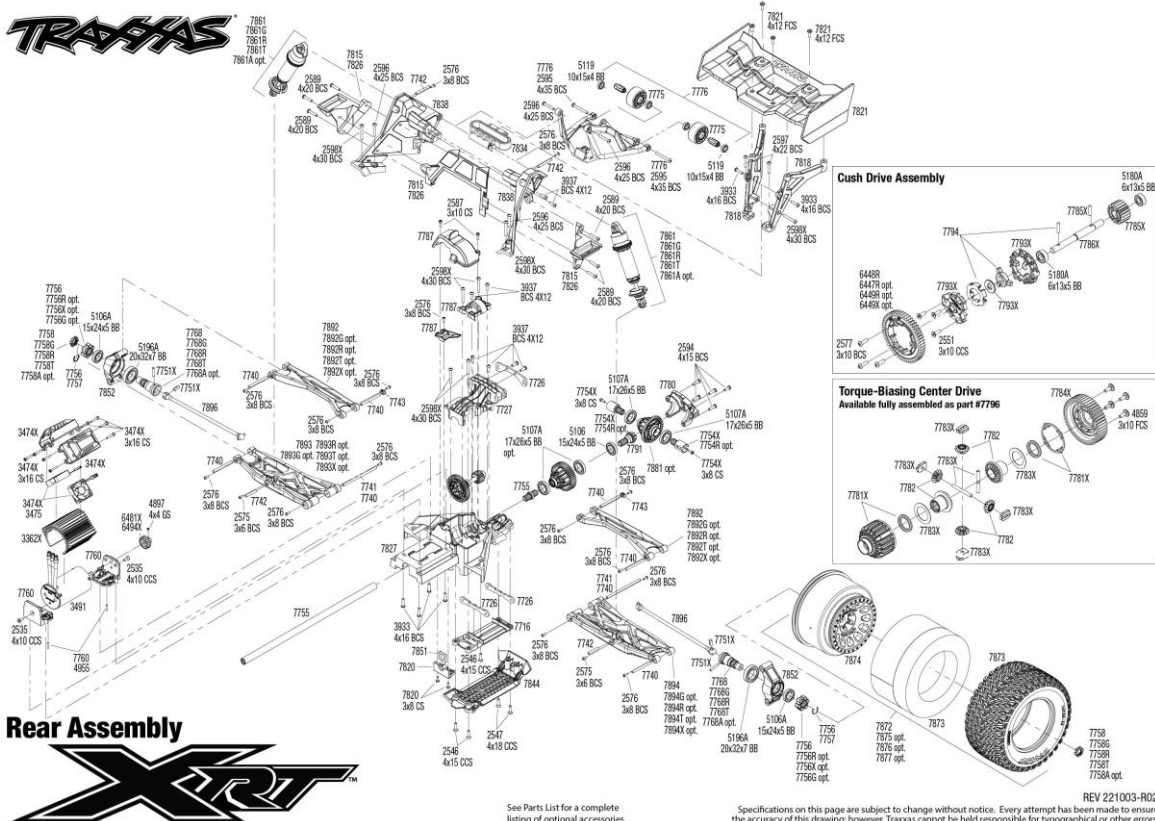

TRAXXAS

Rear Assembly

REV 221003-R02