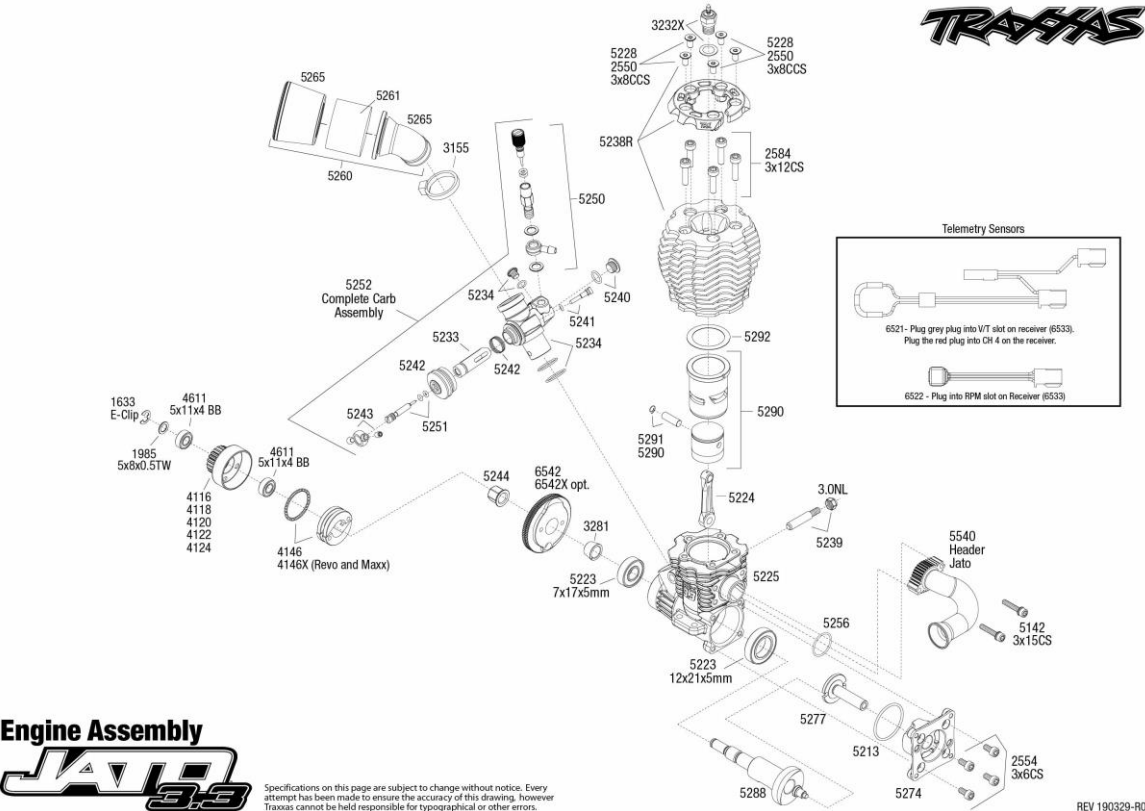

Engine Assembly
JATO 3.3

REV 190329-R03
TRAXXAS