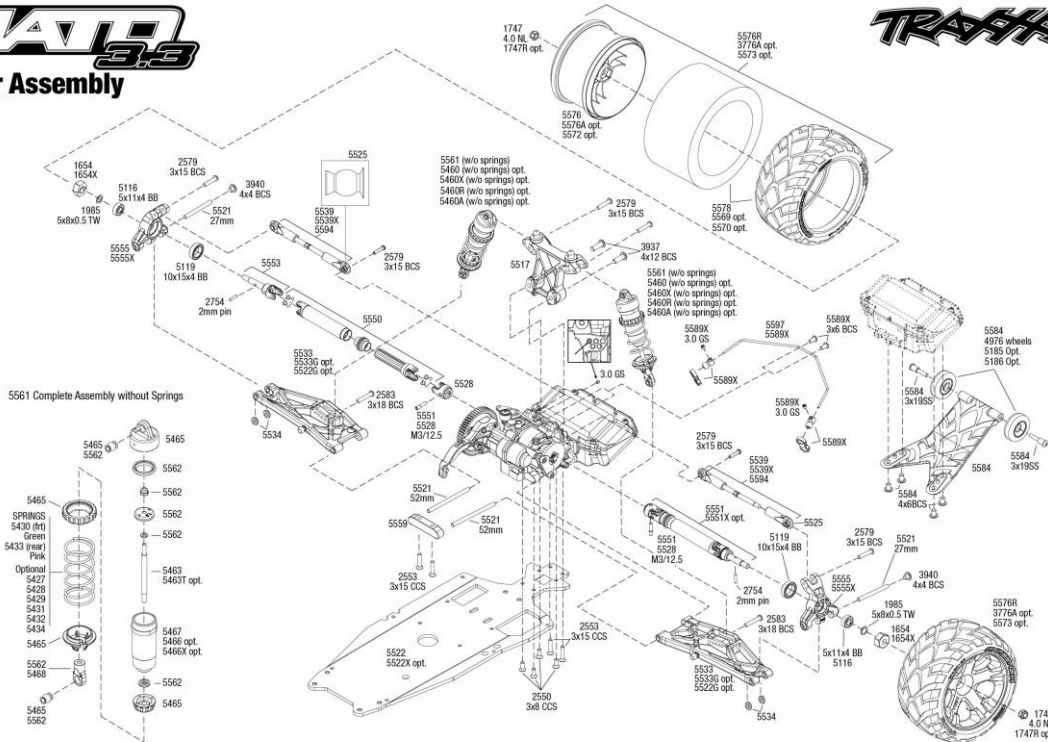

JATO 3.3

Rear Assembly