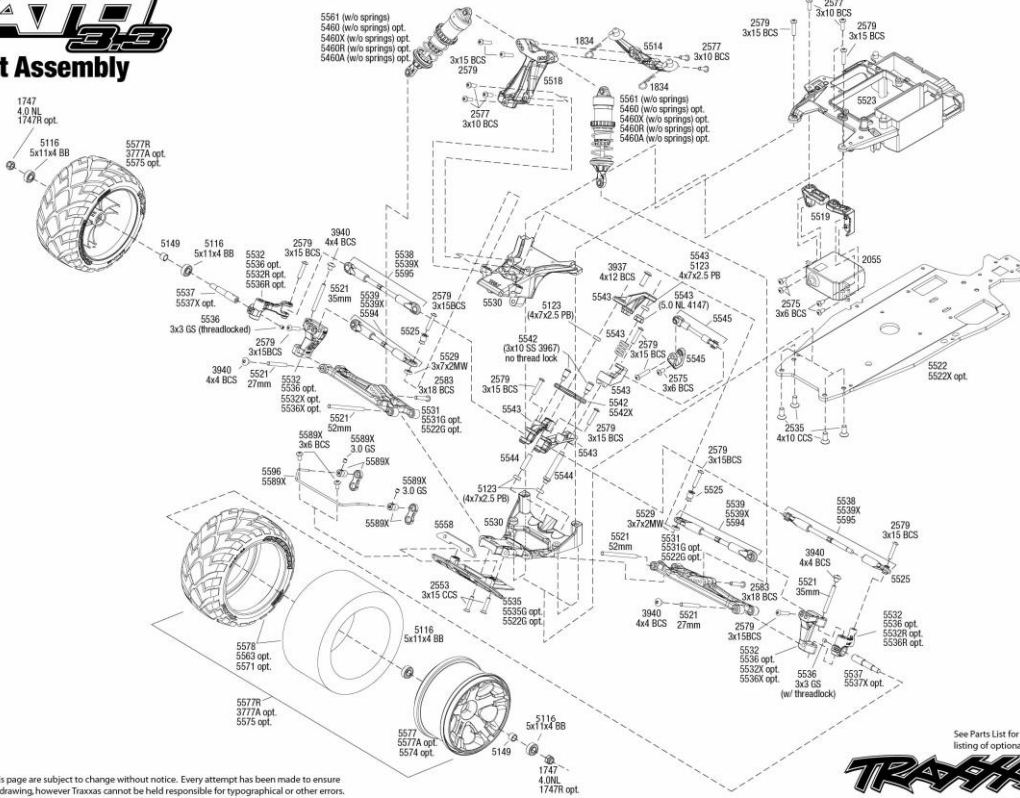

JATO 3.3

Front Assembly