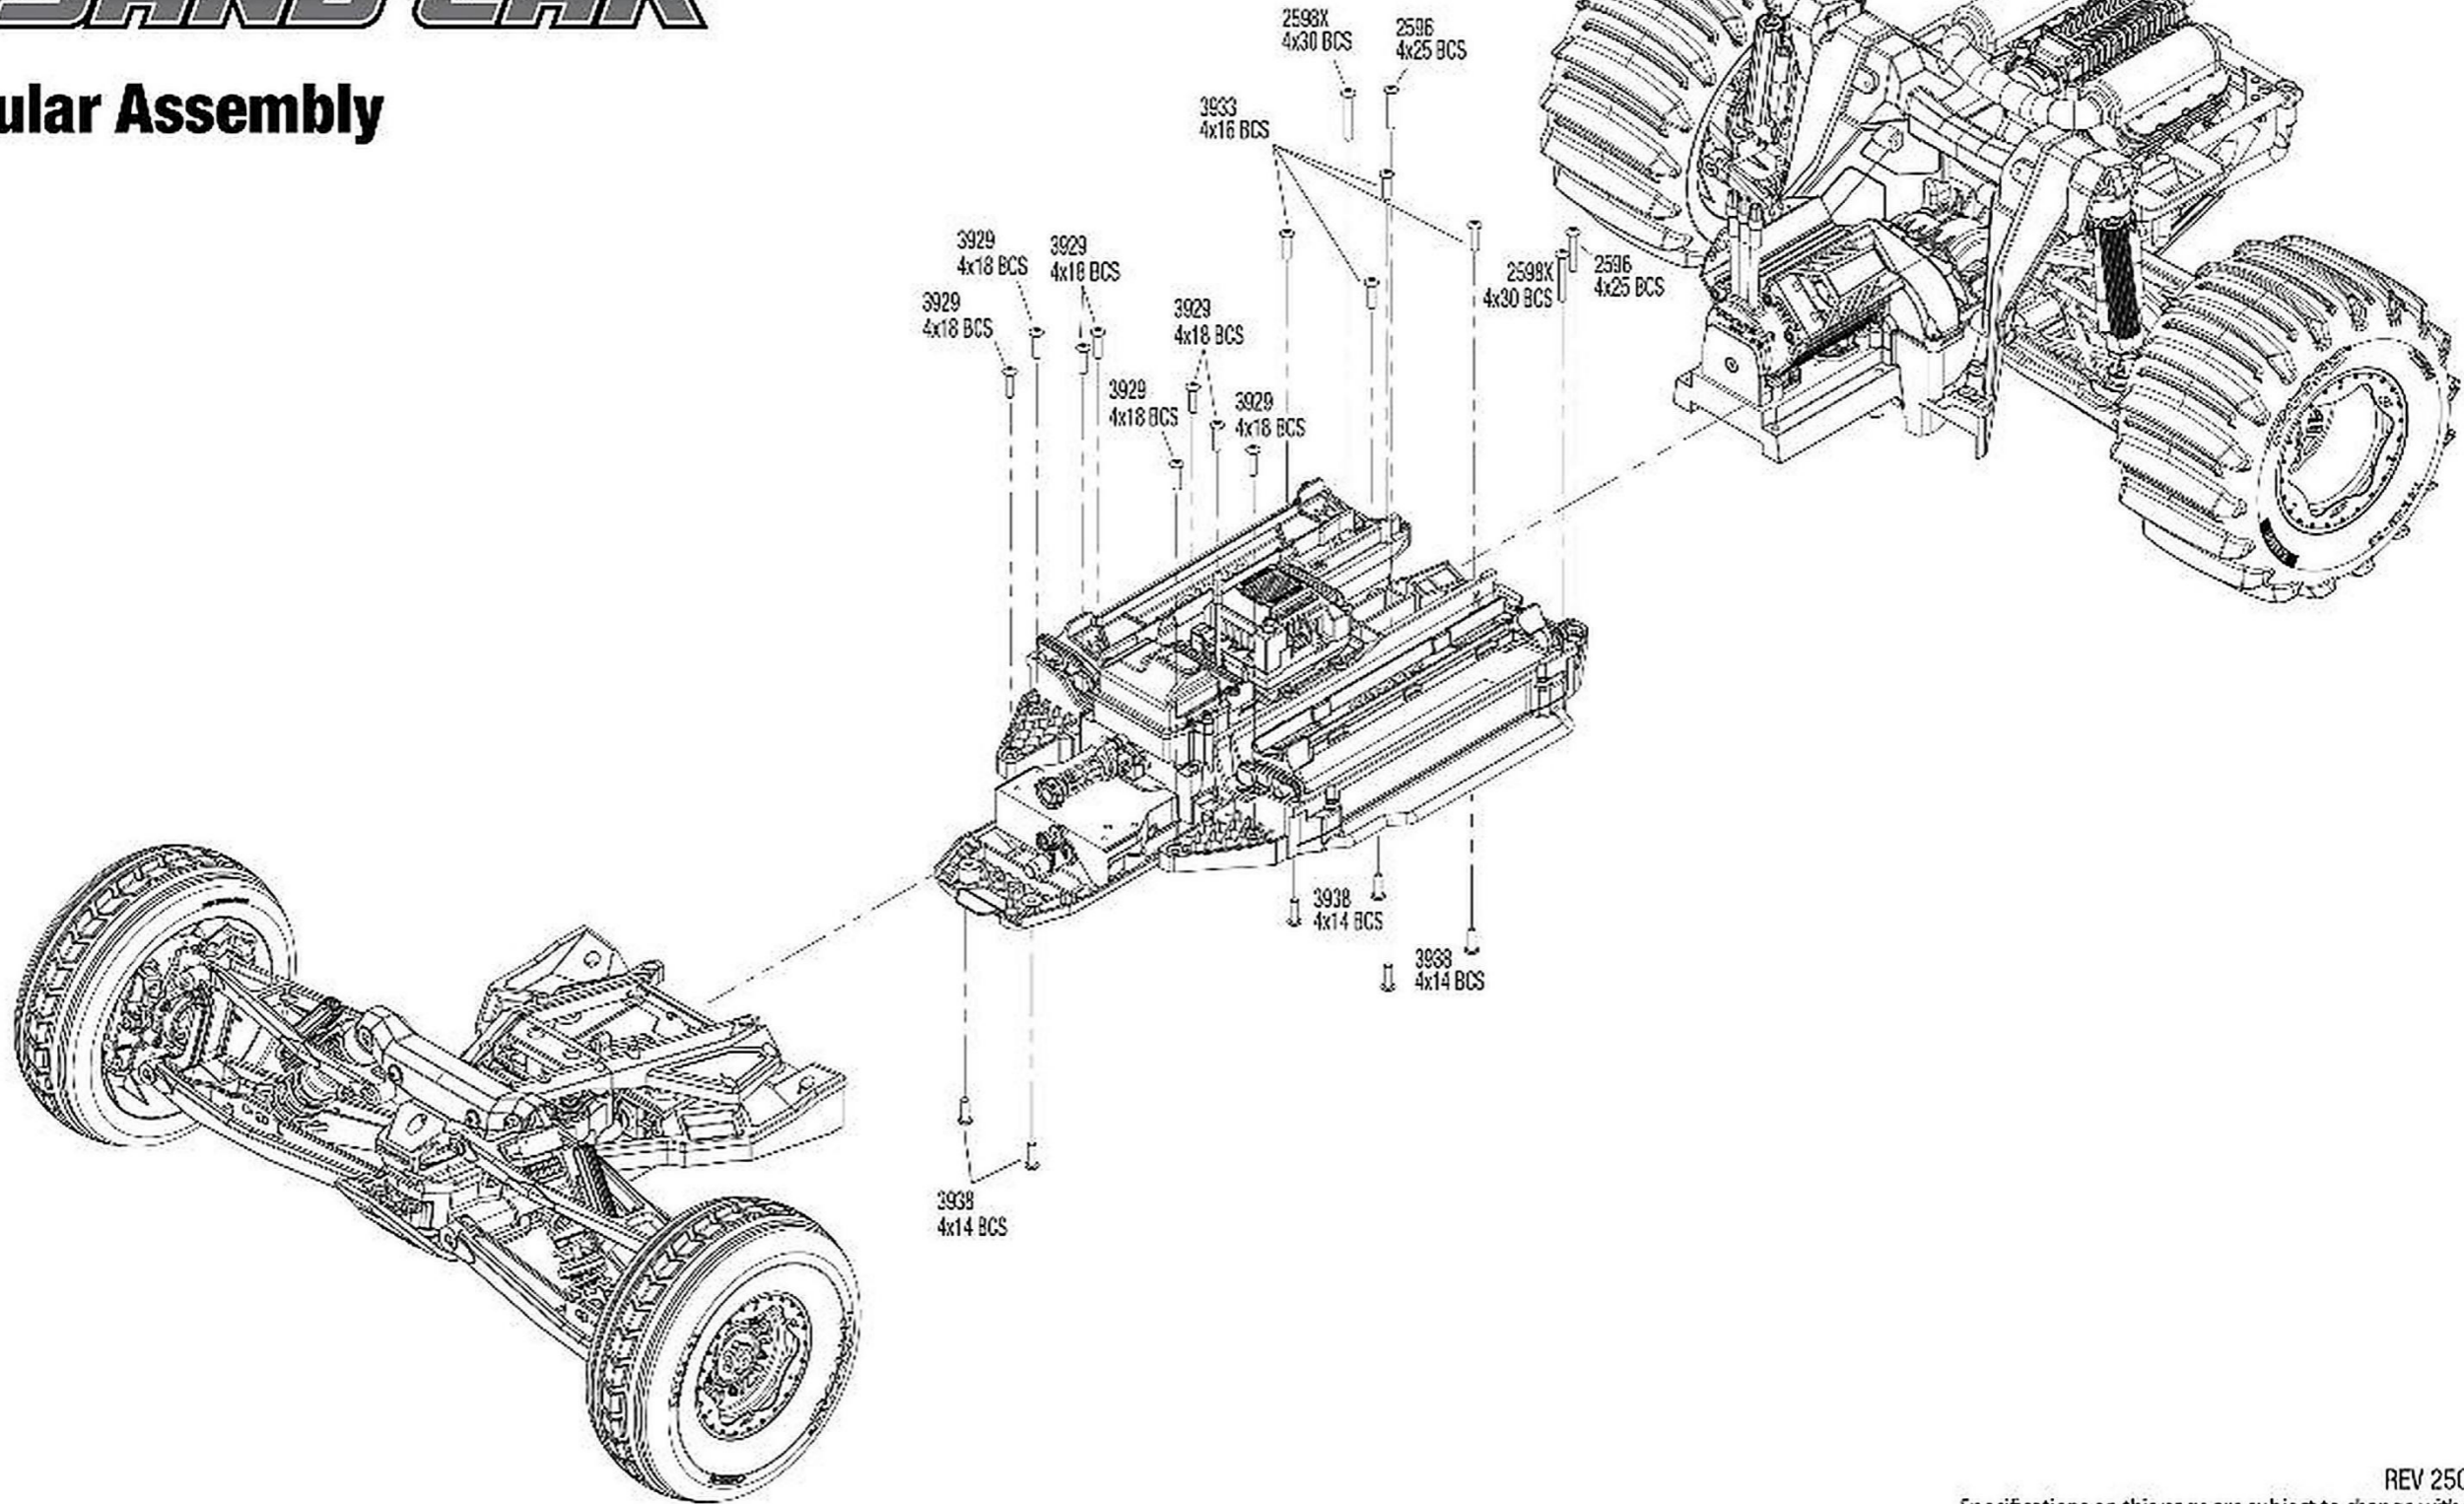

REV 250619-R07
See Parts List for a complete listing of optional accessories.

FUNCO

MOTORSPORTS

PRO SCALE SAND CAR

Modular Assembly

TRAXXAS

REV 250619-R07

Specifications on this page are subject to change without notice. Every attempt has been made to ensure the accuracy of this drawing; however, Traxxas cannot be held responsible for typographical or other errors. See Parts List for a complete listing of optional accessories.