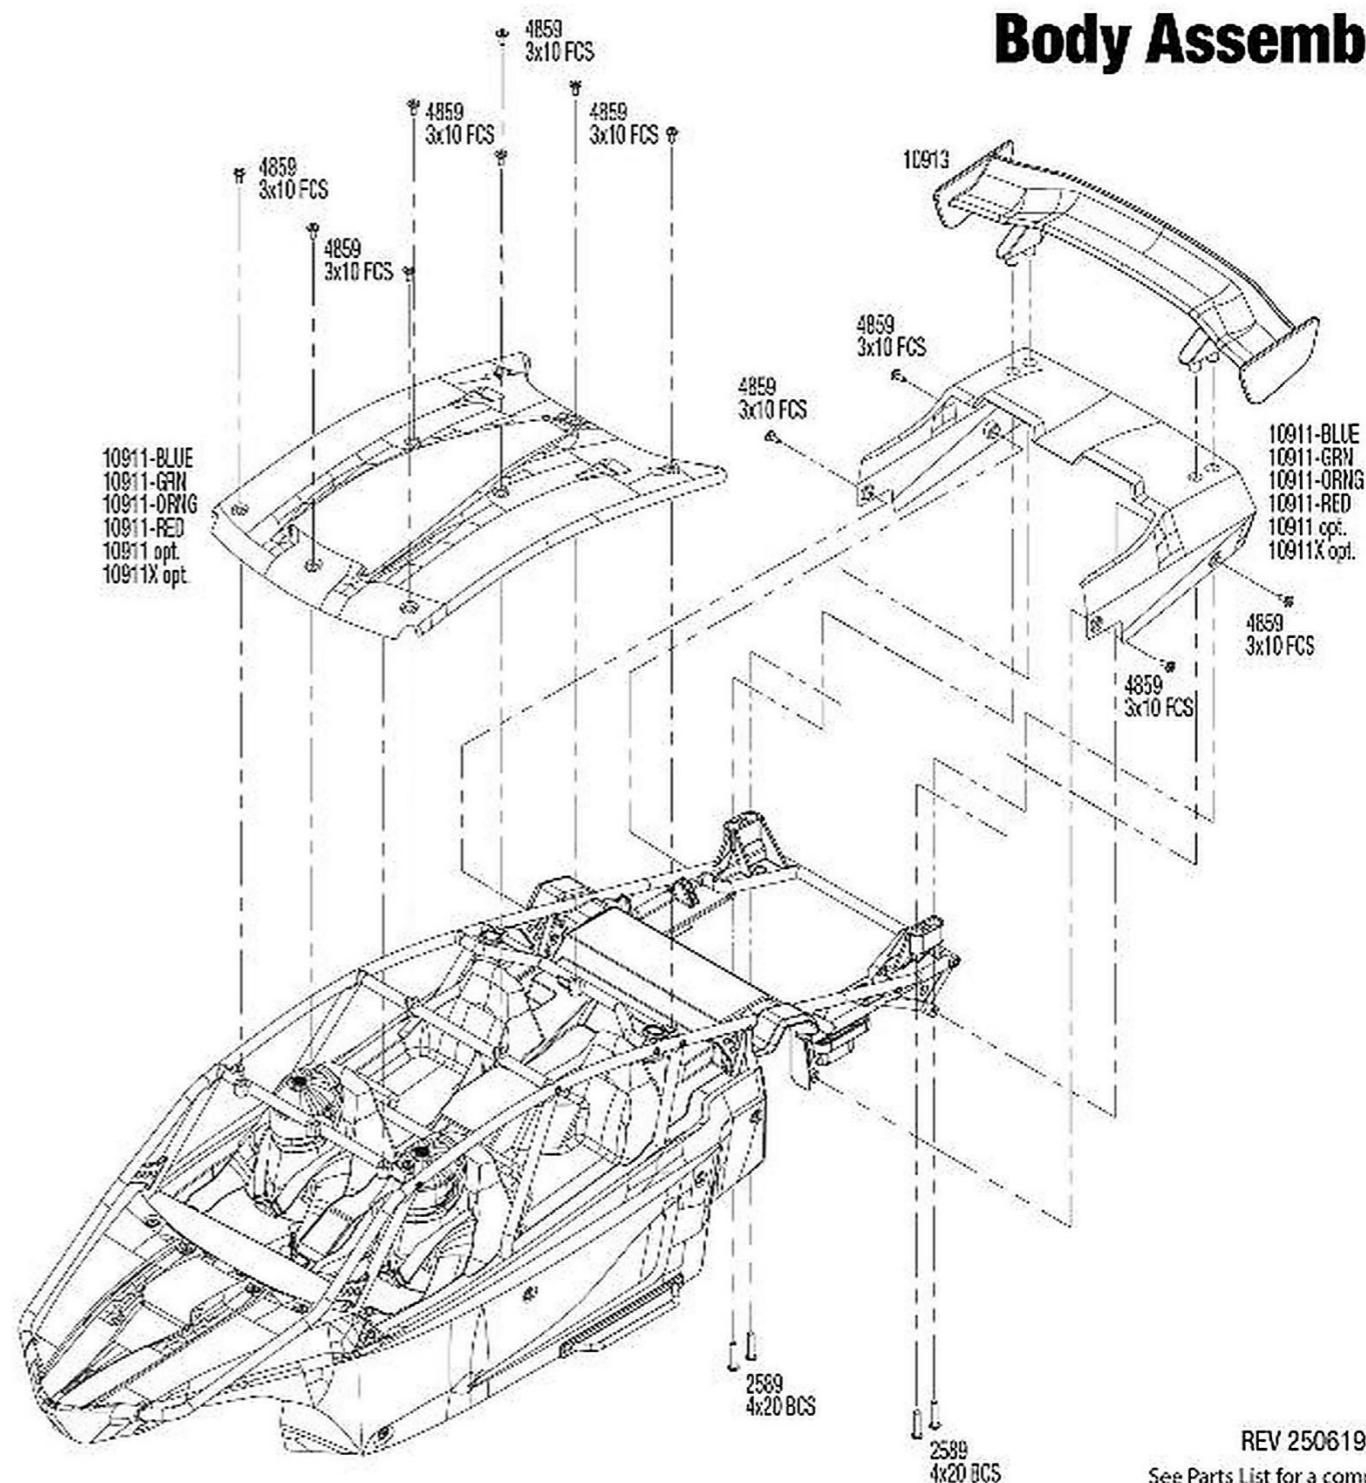

TRAXXAS

FUNCO

MOTORSPORTS

PRO SCALE SAND CAR

Body Assembly

Specifications on this page are subject to change without notice. Every attempt has been made to ensure the accuracy of this drawing; however, Traxxas cannot be held responsible for typographical or other errors.

REV 250619-R07
See Parts List for a complete listing of optional accessories.

FUNCO

MOTORSPORTS

PRO SCALE SAND CAR

Modular Assembly

TRAXXAS

REV 250619-R07

Specifications on this page are subject to change without notice. Every attempt has been made to ensure the accuracy of this drawing; however, Traxxas cannot be held responsible for typographical or other errors. See Parts List for a complete listing of optional accessories.