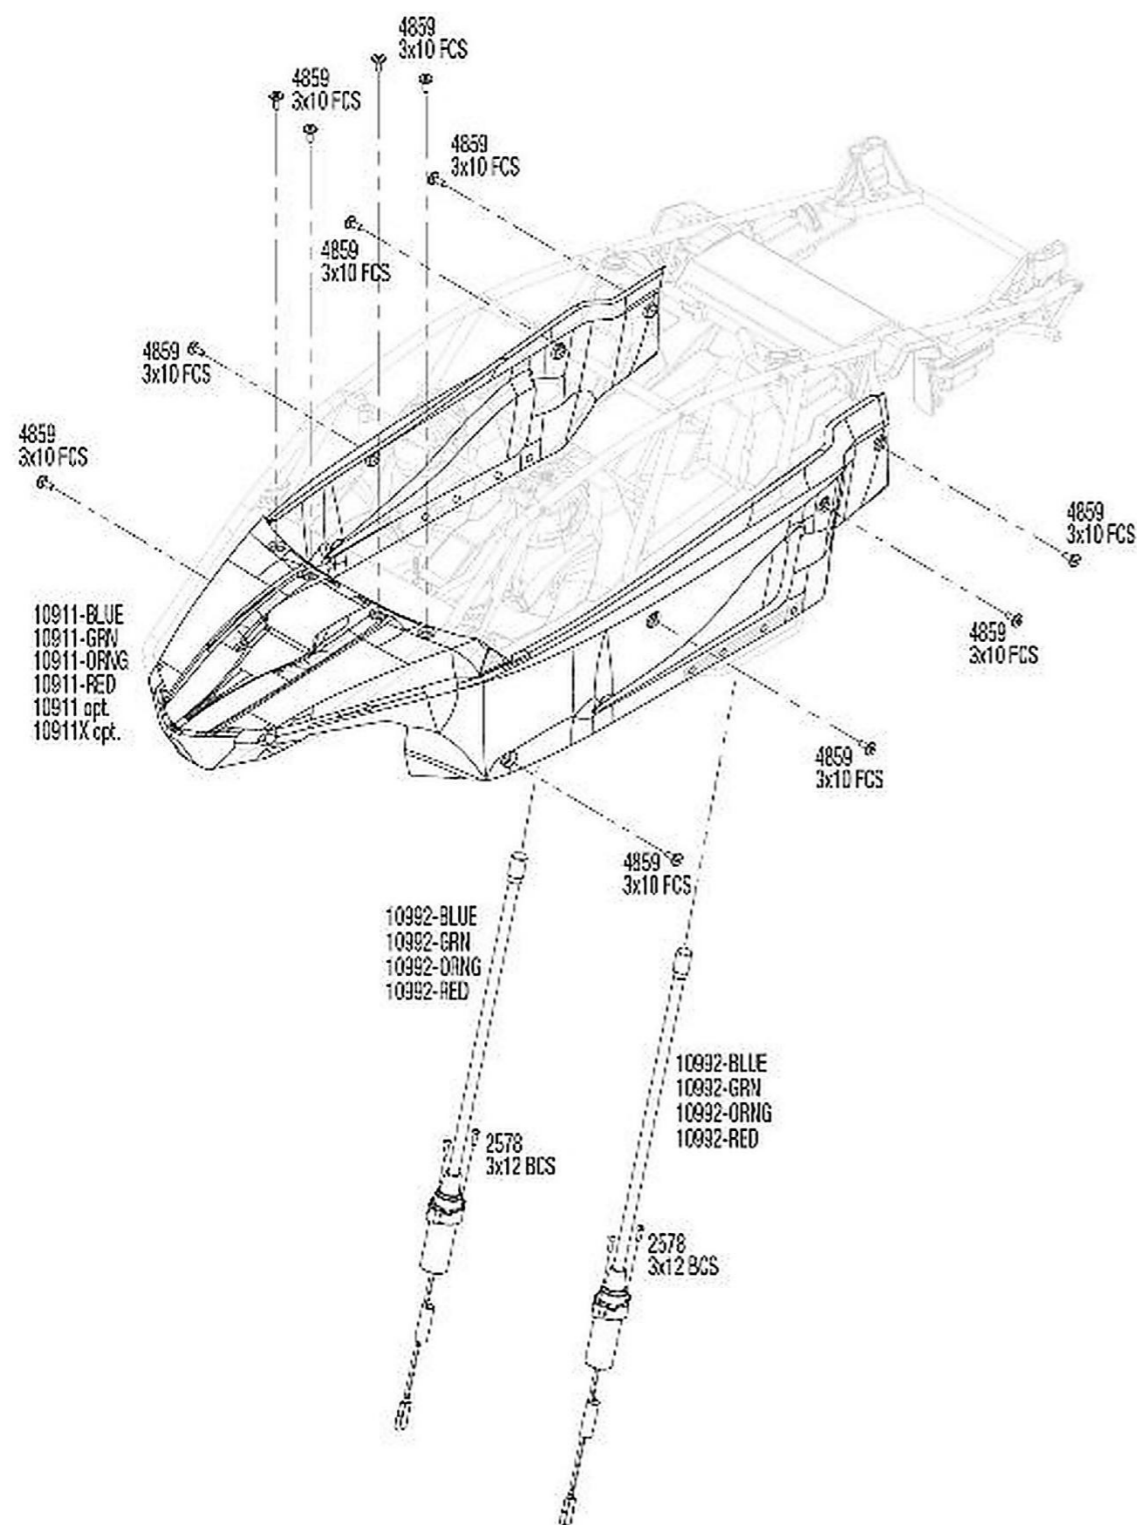

TRAXXAS

FUNCO

MOTORSPORTS

PRO SCALE SAND CAR

Body Assembly

Specifications on this page are subject to change without notice. Every attempt has been made to ensure the accuracy of this drawing; however, Traxxas cannot be held responsible for typographical or other errors.

REV 250619-R07
See Parts List for a complete listing of optional accessories.

FUNCO

MOTORSPORTS

PRO SCALE SAND CAR

Modular Assembly

TRAXXAS

REV 250619-R07

Specifications on this page are subject to change without notice. Every attempt has been made to ensure the accuracy of this drawing; however, Traxxas cannot be held responsible for typographical or other errors. See Parts List for a complete listing of optional accessories.