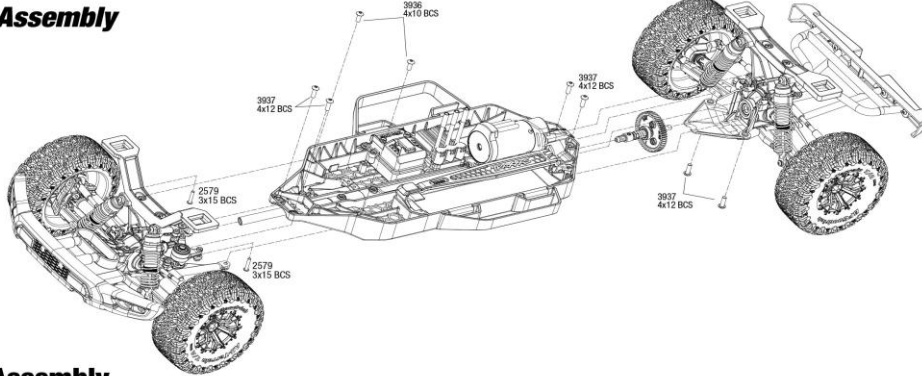

Modular Assembly

Driveshaft Assembly

RAPTOR R™