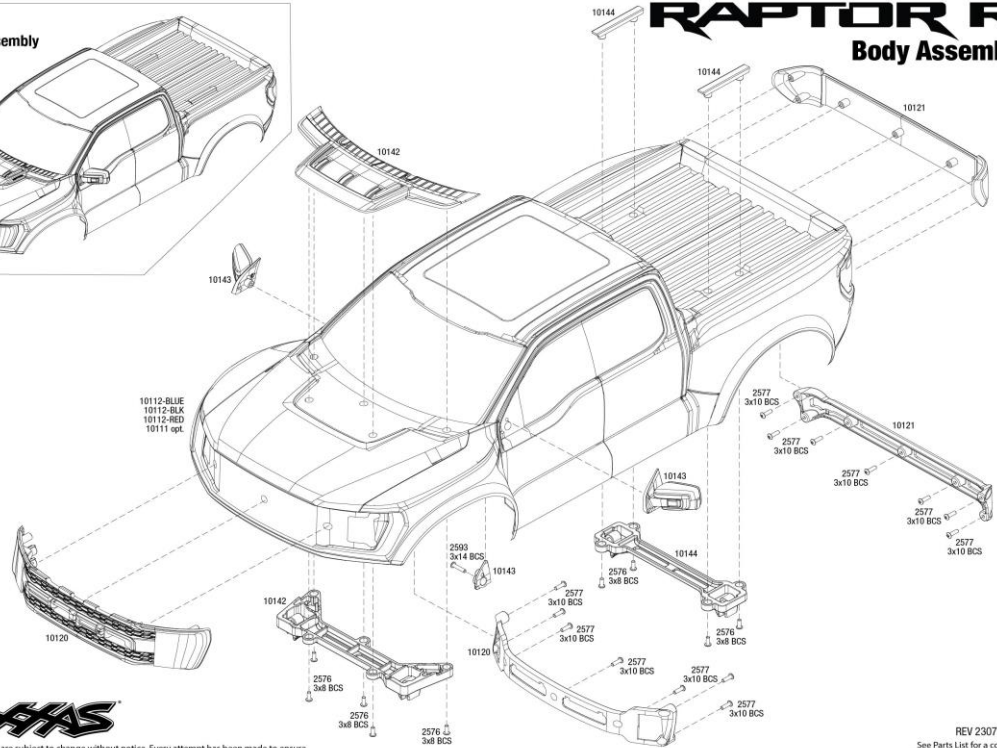

Completed Assembly

RAPTOR R Body Assembly