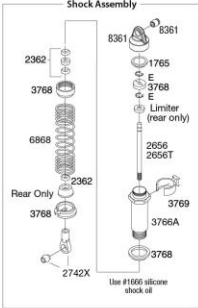

RAPTOR R

Rear Assembly