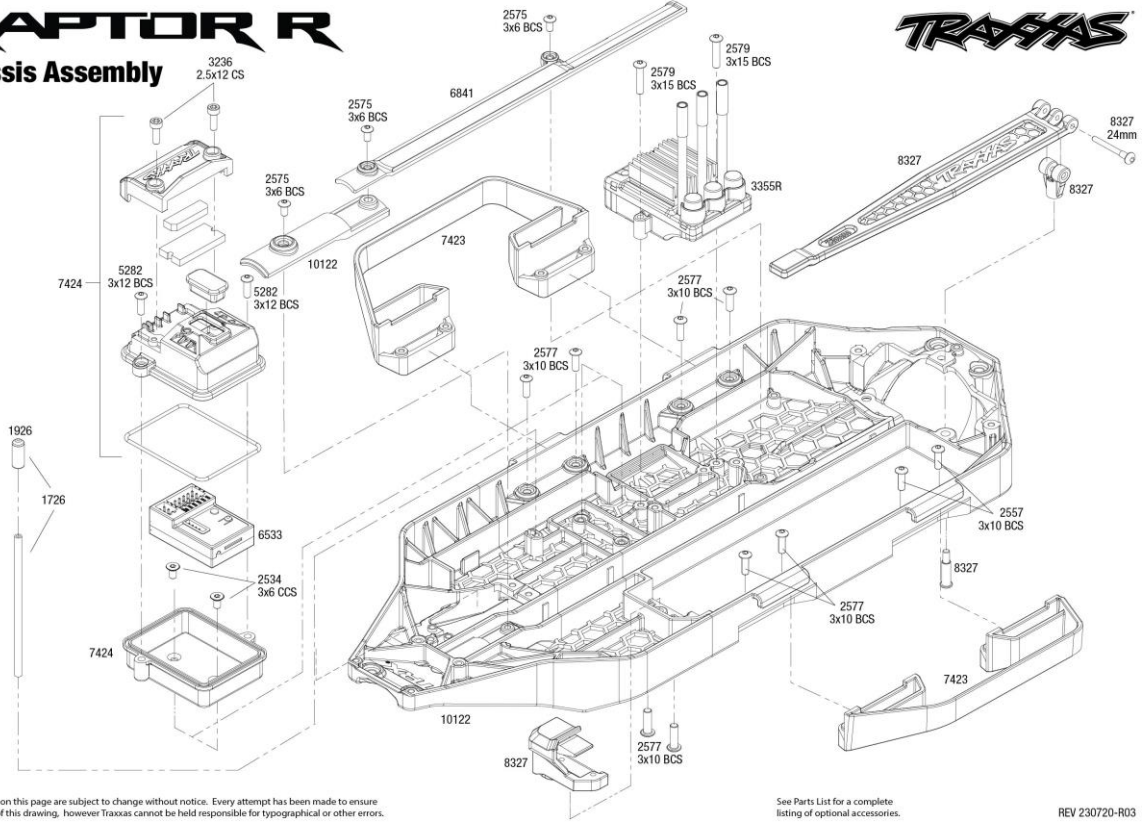

RAPTOR R Chassis Assembly