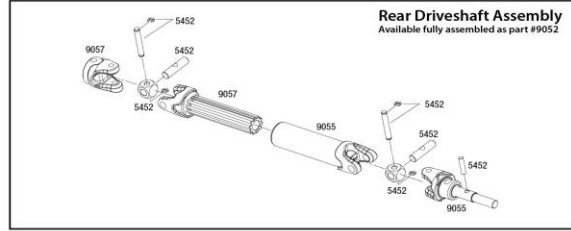

RAPTOR R

Driveshafts