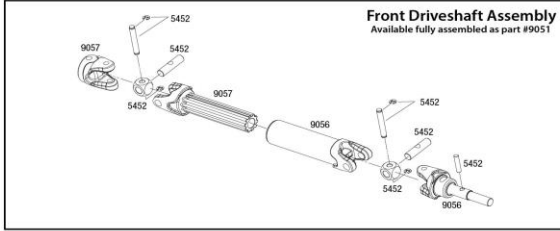

RAPTOR R

Driveshafts