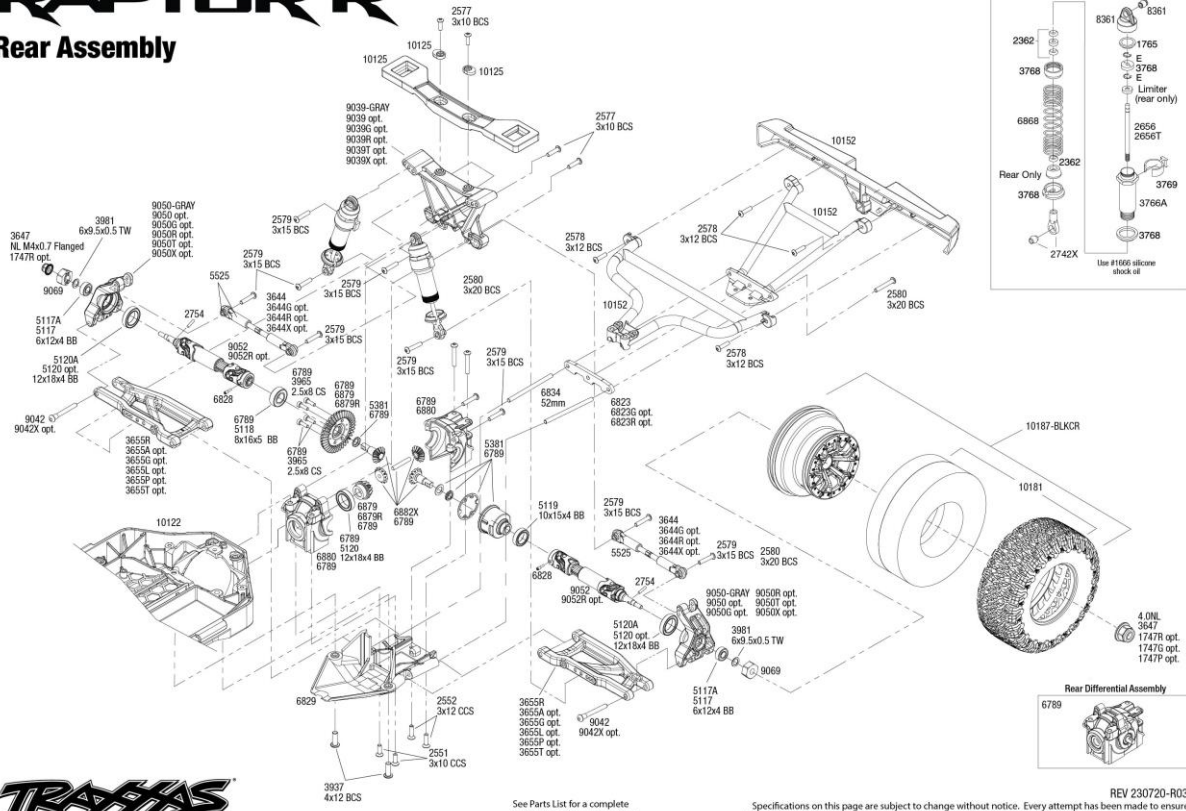

RAPTOR R

Rear Assembly