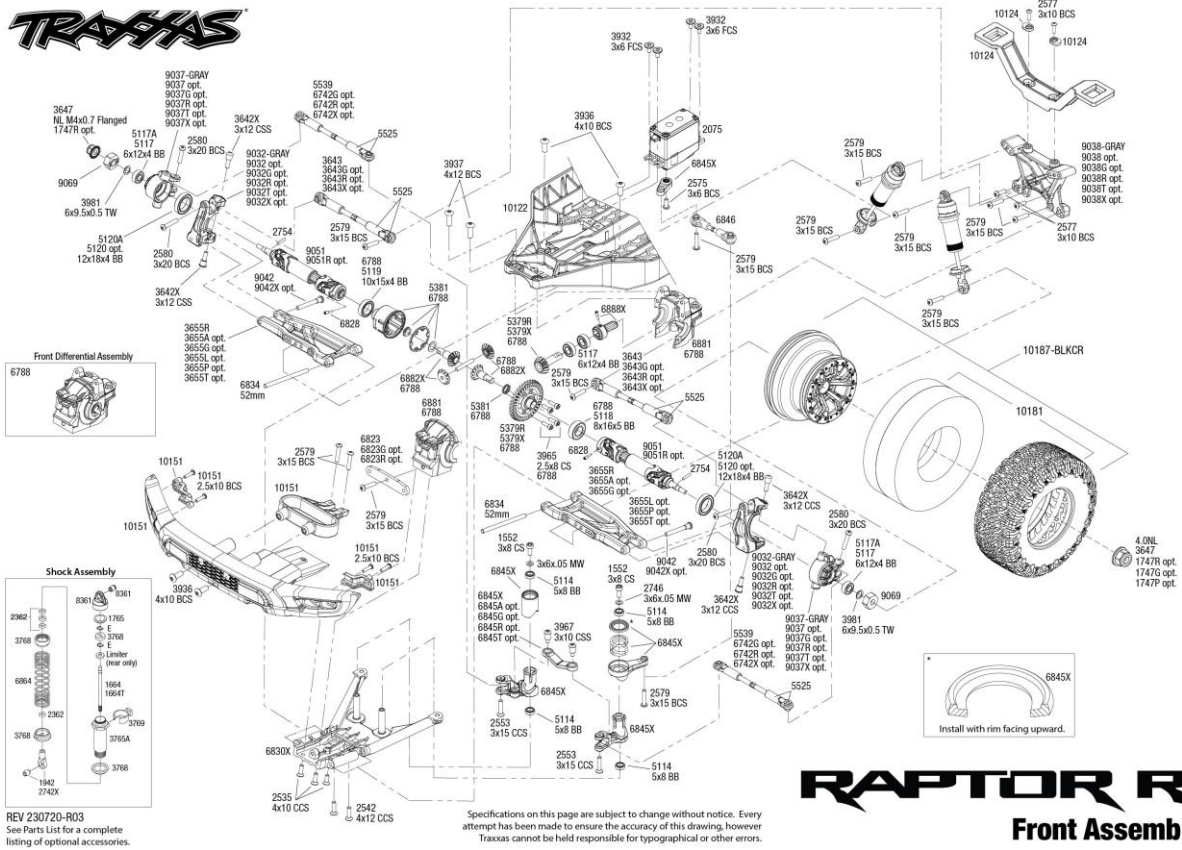

RAPTOR R

Front Assembly